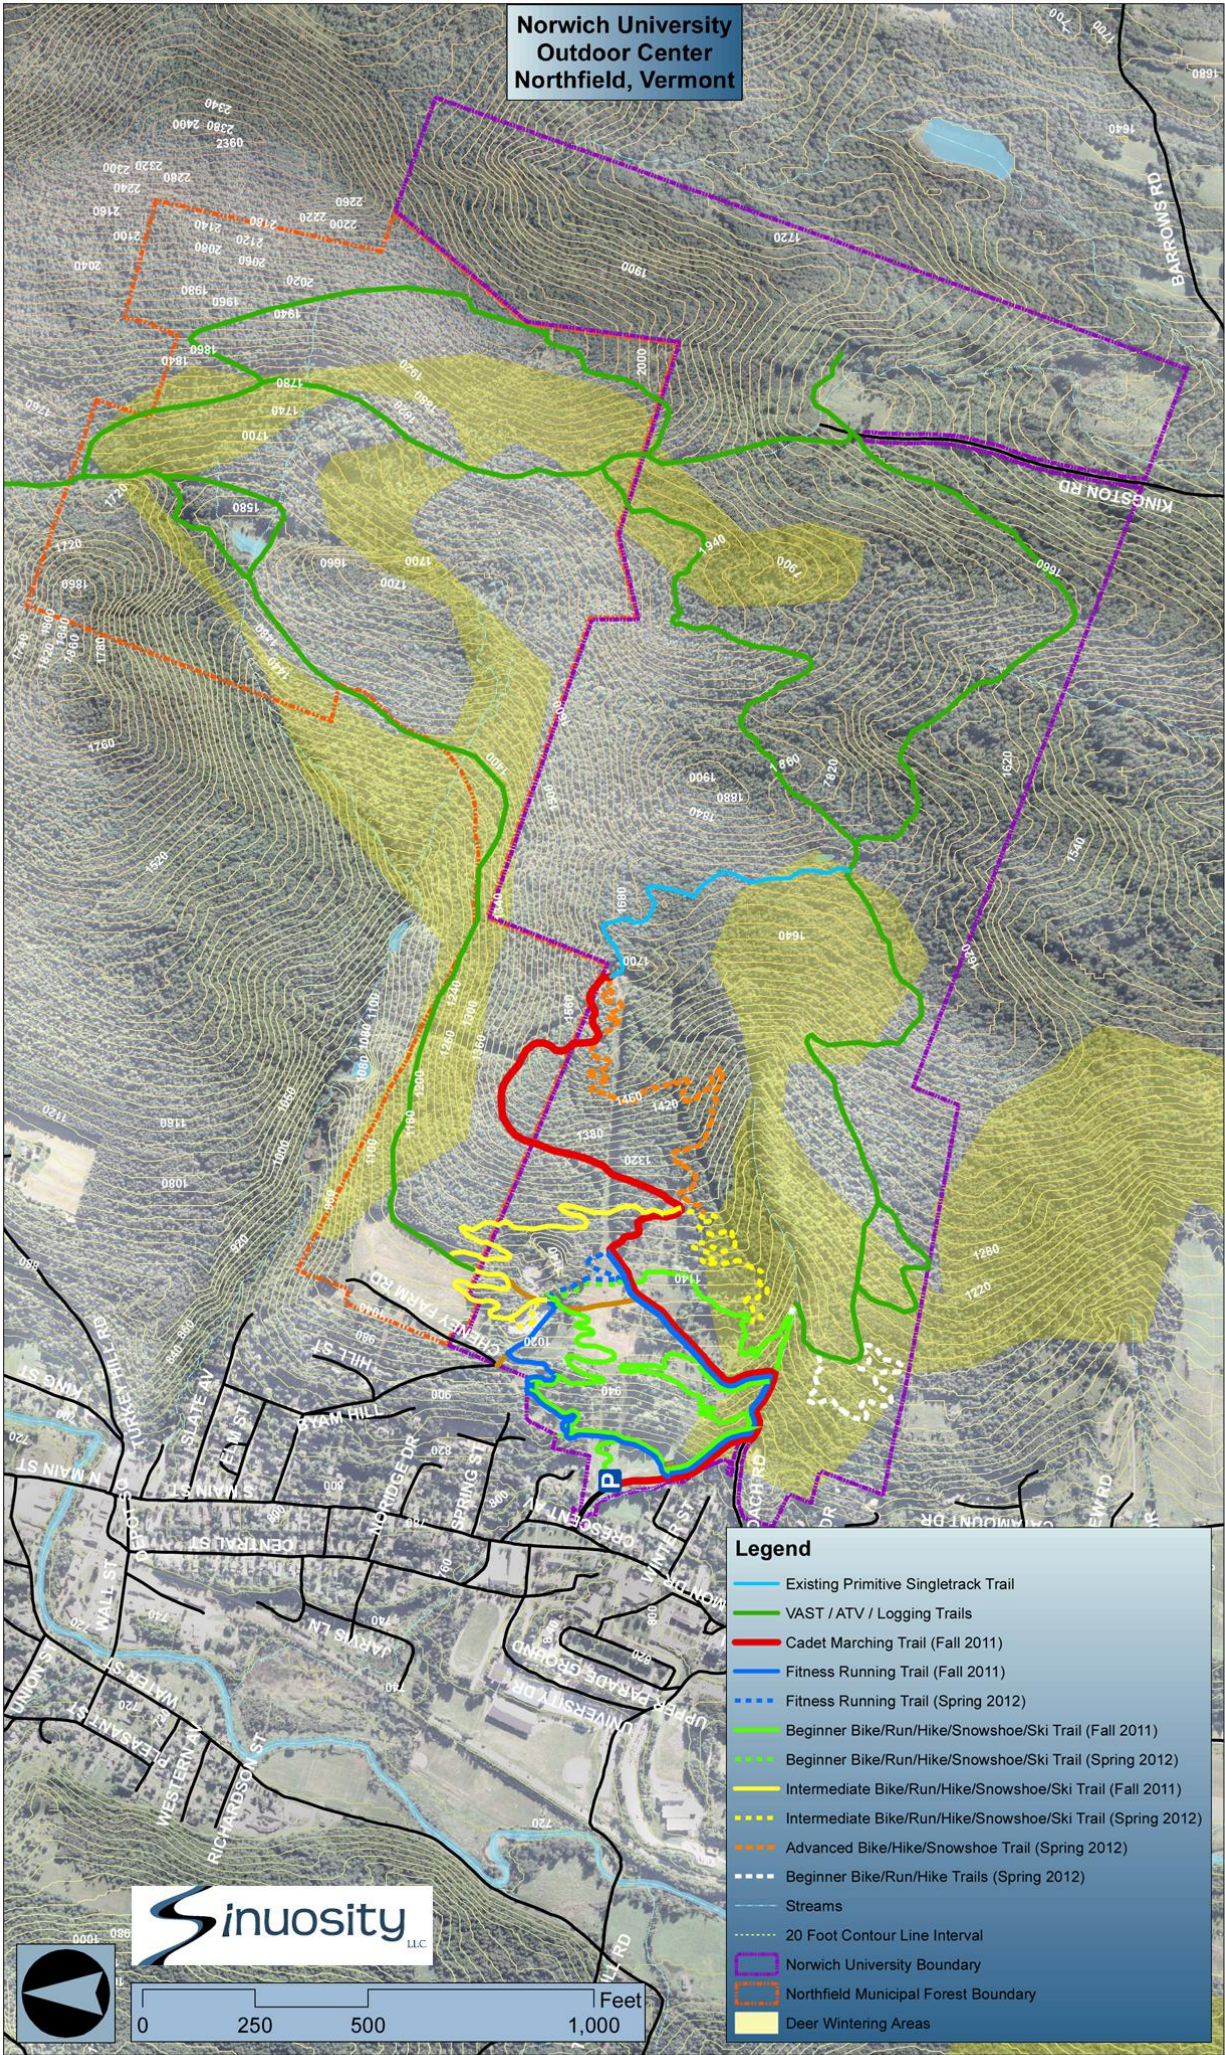

**Norwich University
Outdoor Center
Northfield, Vermont**

Legend

- Existing Primitive Singletrack Trail
- VAST / ATV / Logging Trails
- Cadet Marching Trail (Fall 2011)
- Fitness Running Trail (Fall 2011)
- - - Fitness Running Trail (Spring 2012)
- Beginner Bike/Run/Hike/Snowshoe/Ski Trail (Fall 2011)
- - - Beginner Bike/Run/Hike/Snowshoe/Ski Trail (Spring 2012)
- Intermediate Bike/Run/Hike/Snowshoe/Ski Trail (Fall 2011)
- - - Intermediate Bike/Run/Hike/Snowshoe/Ski Trail (Spring 2012)
- - - Advanced Bike/Hike/Snowshoe Trail (Spring 2012)
- - - Beginner Bike/Run/Hike Trails (Spring 2012)
- Streams
- - - 20 Foot Contour Line Interval
- Norwich University Boundary
- Northfield Municipal Forest Boundary
- Deer Wintering Areas